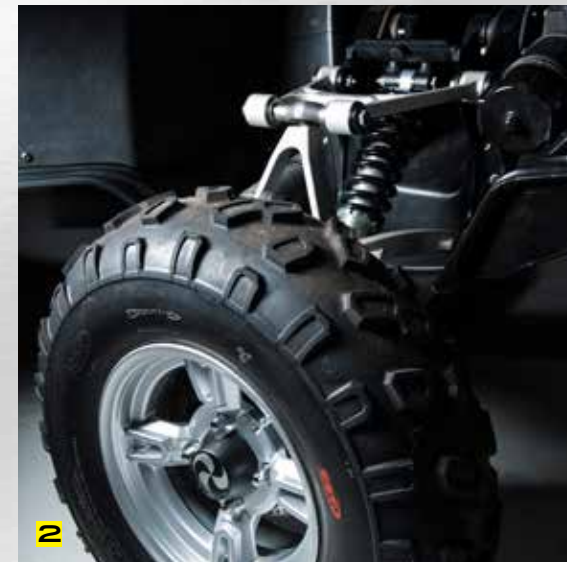

1 BMW ENGINE

A powerful and efficient BMW Motorrad K1300 engine is the heart of the Quadski and Quadski XL. BMW's durable but lightweight power plant produces up to 140 horsepower and enables speeds of 45 mph on both land and water for rousing, one-of-a-kind ride experiences.

2 SUSPENSION

The Quadski's revolutionary retractable suspension provides a nearly-seamless transition from performance ATV to a wheels-up personal watercraft in less than five seconds. The robust, but lightweight aluminum-alloy suspension delivers protection from the elements, while providing an exhilarating ride on both land and water.

3 COMPOSITE HULL

Ride performance and comfort are the result of the Quadski's lightweight composite hull, which delivers a solid planing surface and excellent lateral stability for responsive control on water. In land mode, the wide stance and low center of gravity give Quadski and Quadski XL a smooth, surefooted feel and nimble handling.

4 JET DRIVE

The Quadski and Quadski XL feature a patented water jet drive that is lighter and more compact than those found on a typical personal watercraft. This inventive design provides high levels of thrust to reach planing speed in seconds, along with outstanding maneuverability in a variety of on-water conditions.

1

2

3

4